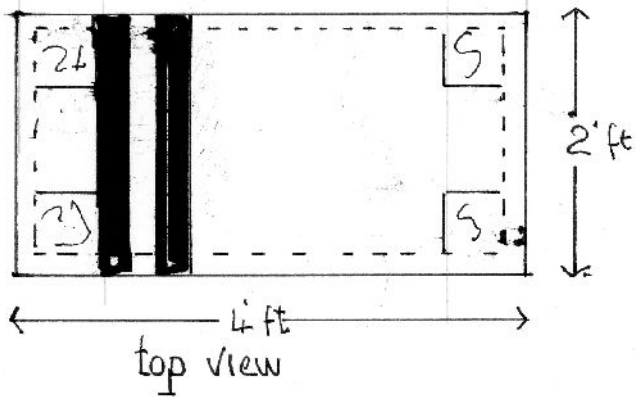

Men's shed. 3 benches from a 8'feet x 4'feet sheet of Ply

Not
Note: to scale.

One of
8'ft x 2'ft

F. Longrigg feb 2015
Kirkintilloch Men's shed

Men's shed benches. 2 of 4'ft x 2'ft

Note. Not to scale.

F. Longrigg feb 2015
Kirkintilloch Men's shed.

1 off

← 8'ft →

front view

Note. there is no front rail
to allow wheelchair ACCESS

← 2'ft →

2'ft. Endview

Note 2 inches allows wheelchair ACCESS
so that the wheelchair user is close to the bench
front

bench front open
for wheelchair
ACCESS