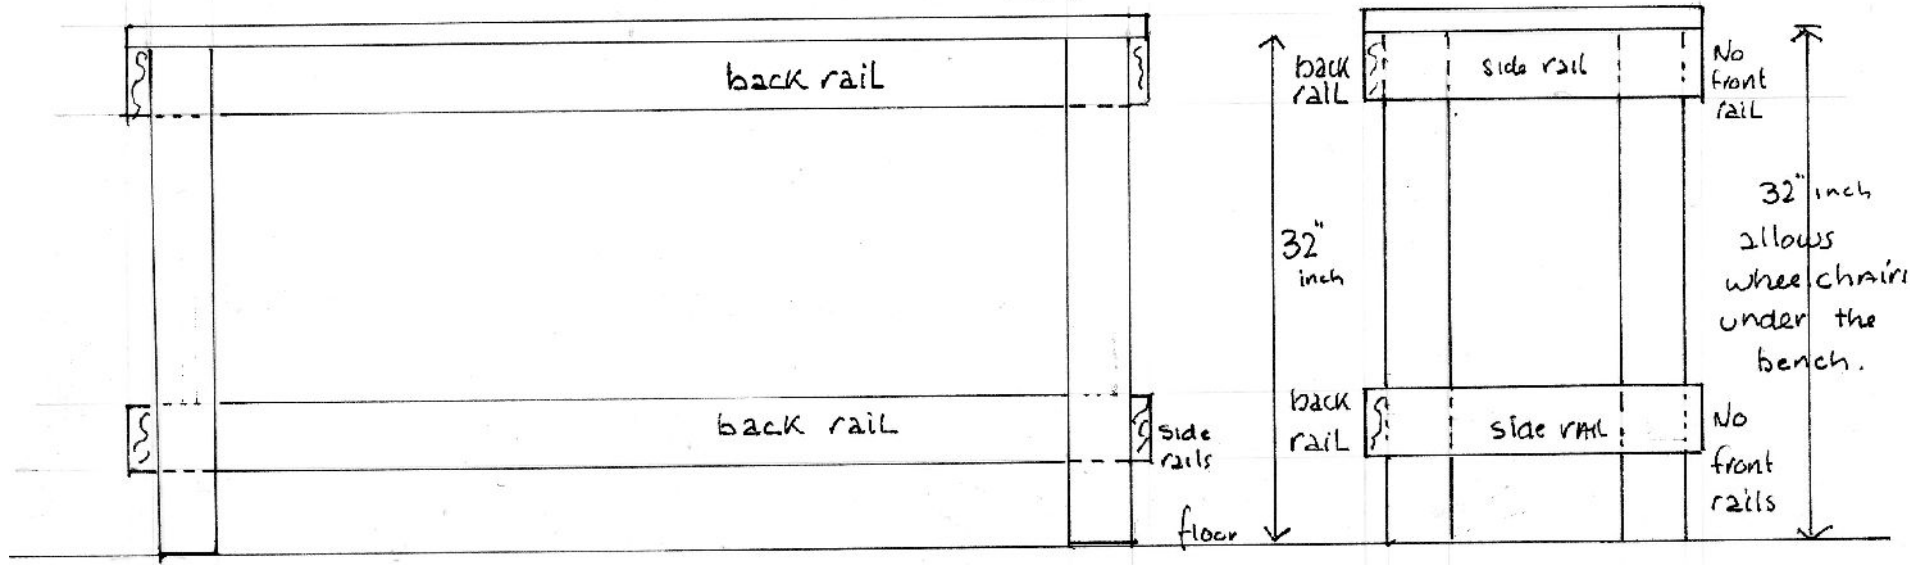

Men's shed. 3 benches from a 8'feet x 4'feet sheet of Ply

Not
Note: to scale.

One of
8'ft x 2'ft

F. Longrigg feb 2015
Kirkintilloch Men's shed

Men's shed benches. 2 of 4'ft x 2'ft

Note. Not to scale.

F. Longrigg feb 2015
Kirkintilloch Men's shed.

1 off

← 8'ft →

front view

Note. there is no front rail
to allow wheelchair ACCESS

← 2'ft →

2'ft. Endview

Note 2 inches allows wheelchair ACCESS
so that the wheelchair user is close to the bench
front

bench front open
for wheelchair
ACCESS